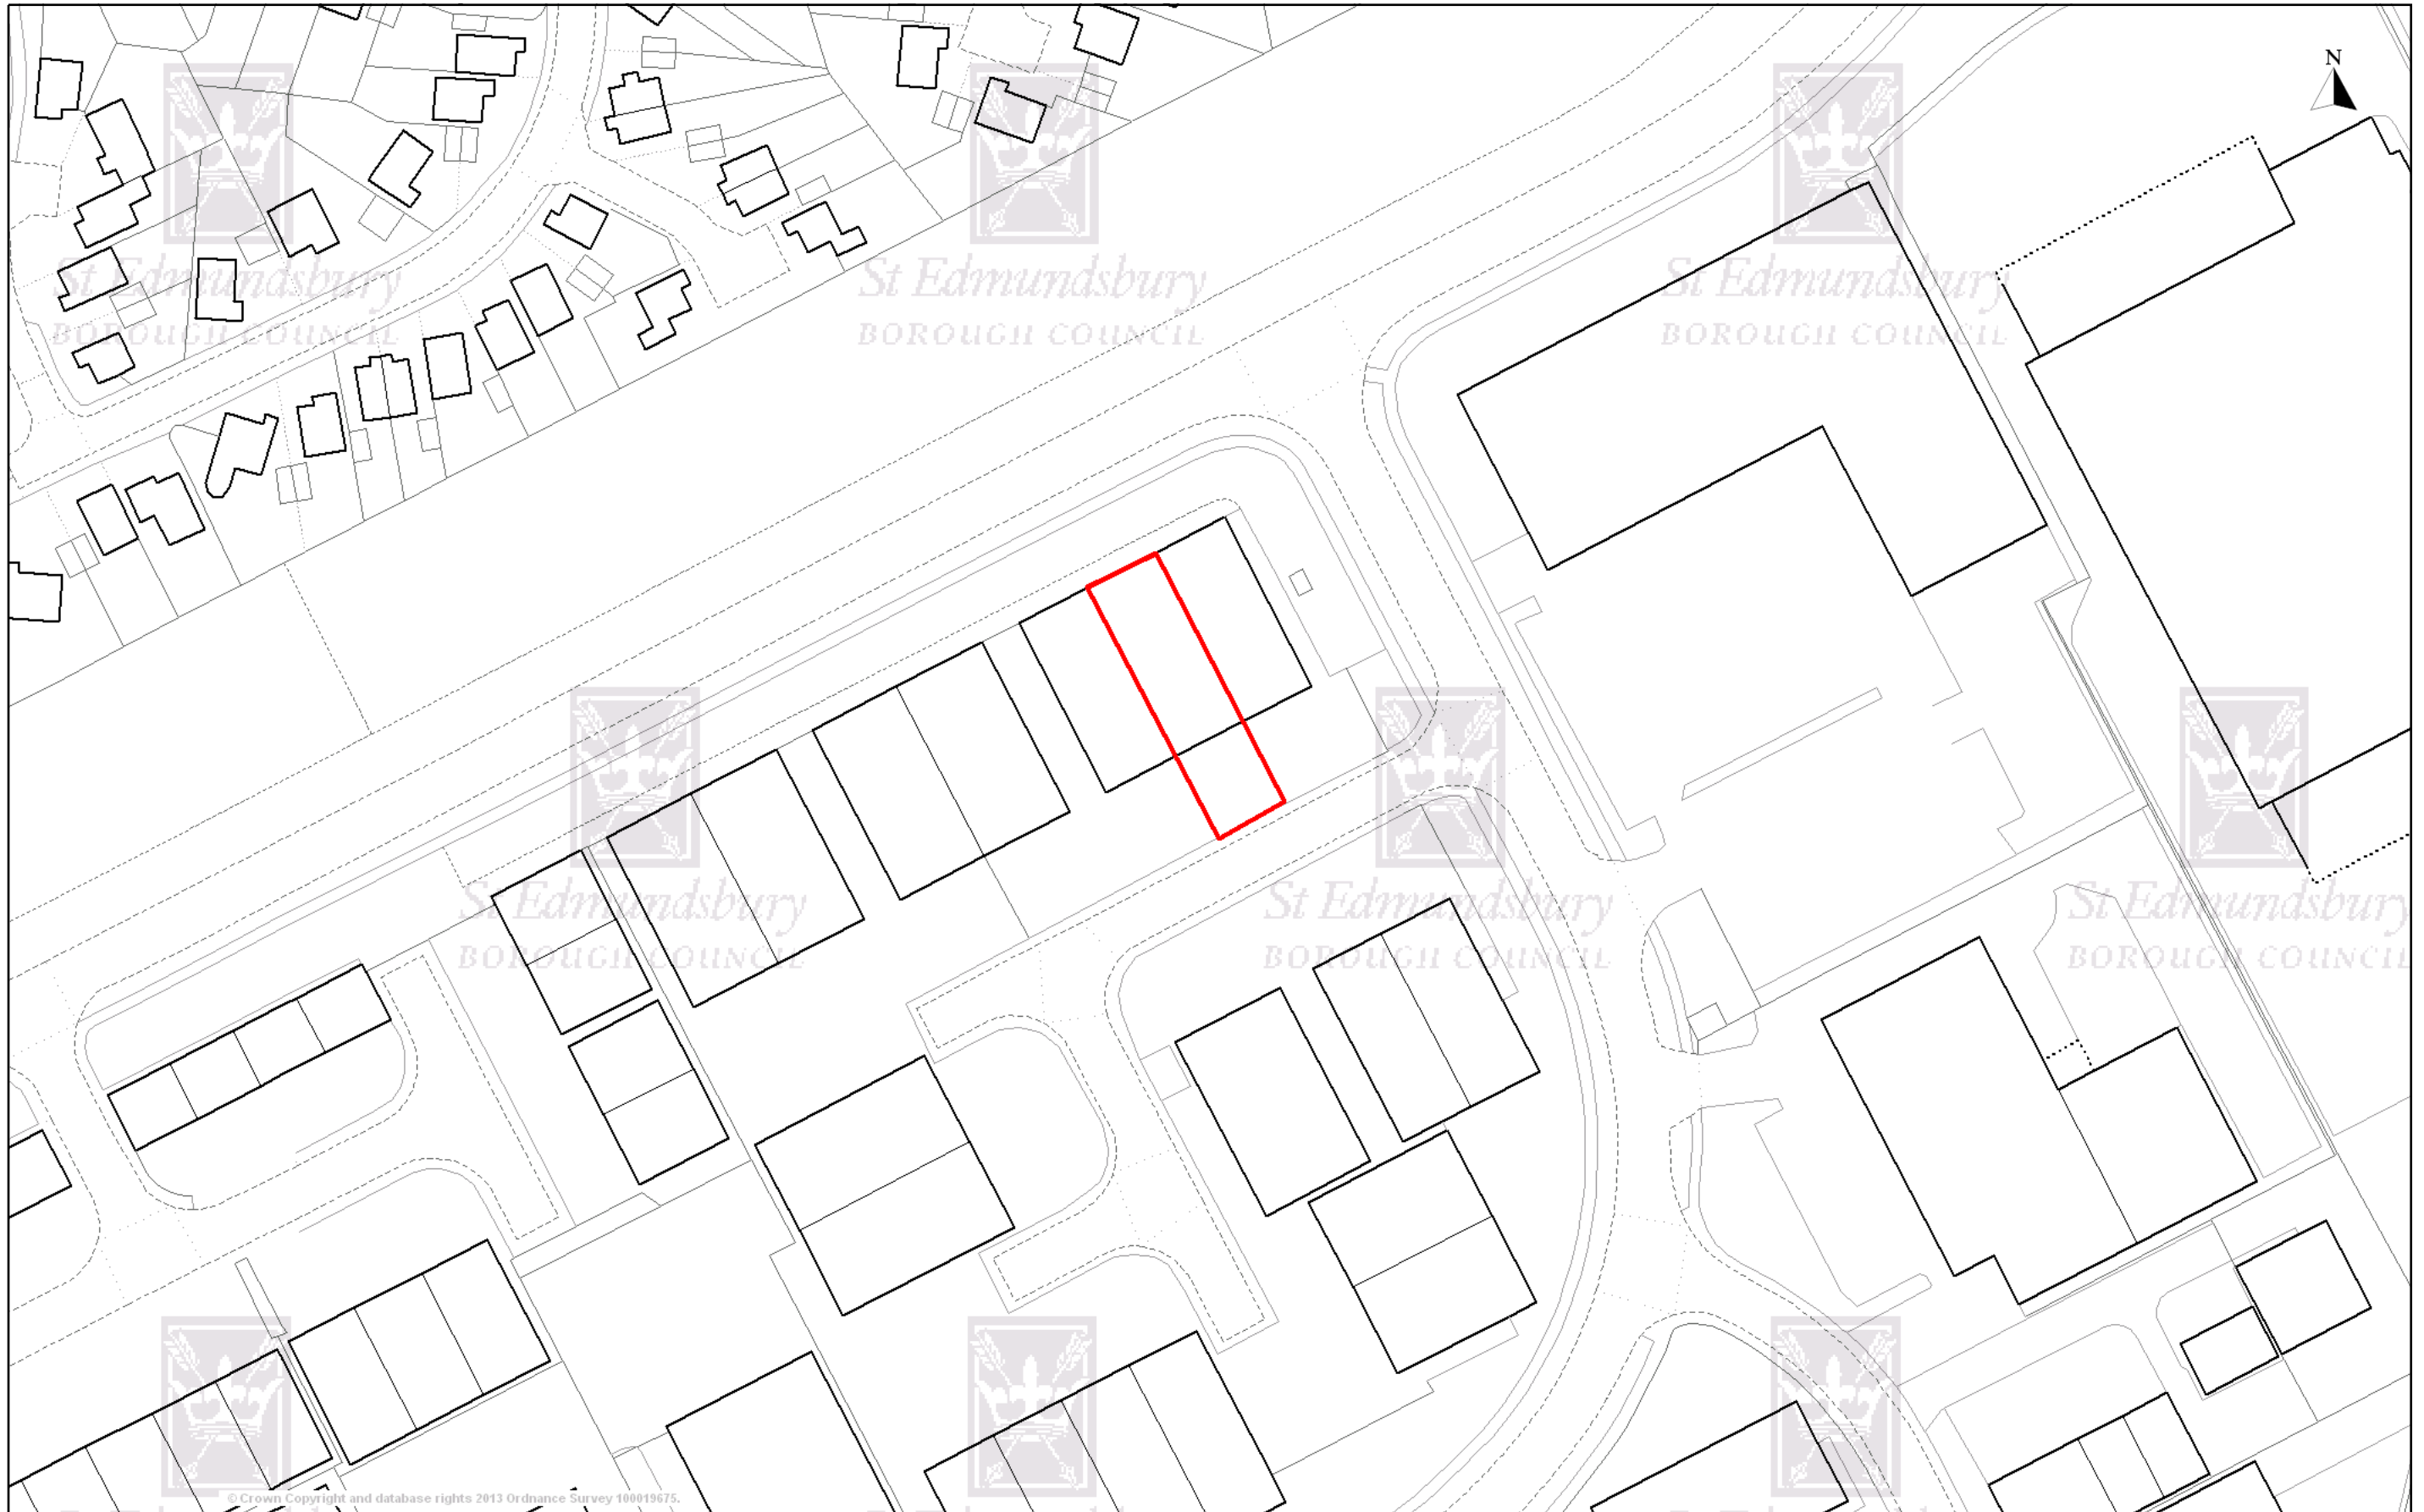

2 Bunting Road, Bury St Edmunds - Site Location Plan

© Crown Copyright and database right 2013. Ordnance Survey 100019675.
You are not permitted to copy, sub-licence, distribute, sell
or otherwise make available the Licensed Data to third parties in any form.
© St Edmundsbury Borough Council

Scale 1/1000

Centre = 587645 E 263908 N